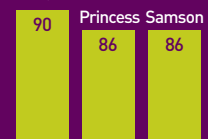

BREEDER AND AGENT

Breeder: Toft Plant Breeding, Denmark.
UK Agent: Nickerson.

STATUS

NIAB/PGRO Recommended List 2007

HIGH YIELD POTENTIAL

YIELD

(% mean of untreated controls)

KAHUNA

Kahuna has a high yield potential, 4% above Princess and Samson. It is the highest yielding fully Recommended marrowfat pea on the 2007 NIAB/PGRO Recommended List of spring peas.

NICKERSON

EXCELLENT AGRONOMIC CHARACTERS